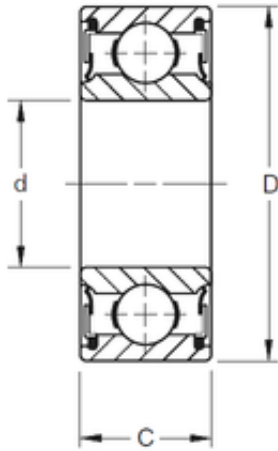

# Ligao Mechanical Bearing Co., Ltd

65 mm x 140 mm x 58,72 mm Timken W313PP deep groove ball bearings

Bearing No. W313PP

|                               |                 |
|-------------------------------|-----------------|
| Size                          | 65x140x58.72 mm |
| Bore Diameter                 | 65 mm           |
| Outer Diameter                | 140 mm          |
| Width                         | 58,72 mm        |
| d                             | 65 mm           |
| D                             | 140 mm          |
| B                             | 58,72 mm        |
| C                             | 58,72 mm        |
| Weight                        | 3,883 Kg        |
| Basic dynamic load rating (C) | 104 kN          |

W313PP Bearing 2D drawings and 3D CAD models