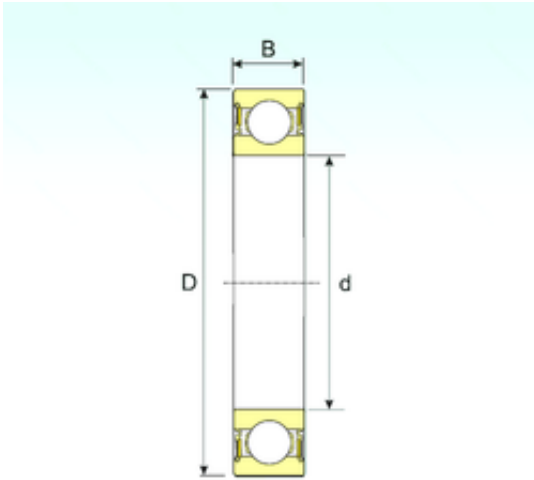

Ligao Mechanical Bearing Co., Ltd

12 mm x 37 mm x 17 mm ISB 62301-2RS deep groove ball bearings

Bearing No. 62301-2RS

Size	12x37x17 mm
Bore Diameter	12 mm
Outer Diameter	37 mm
Width	17 mm
d	12 mm
D	37 mm
B	17 mm
C	17 mm
Weight	0,07 Kg
Basic dynamic load rating (C)	9,56 kN
Basic static load rating (C0)	4,07 kN

62301-2RS Bearing 2D drawings and 3D CAD models