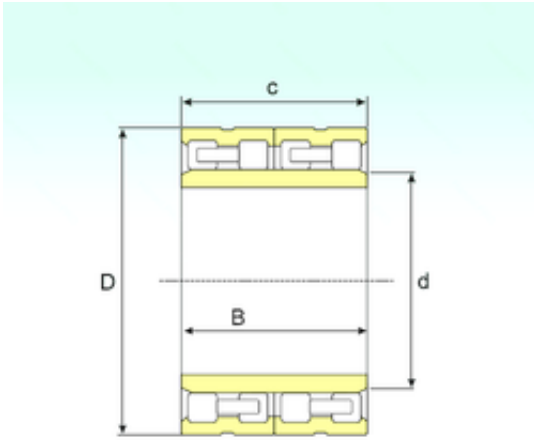

# Ligao Mechanical Bearing Co., Ltd

400 mm x 560 mm x 300 mm ISB FC 80112300  
cylindrical roller bearings

Bearing No. FC 80112300

Size	400x560x300 mm
Bore Diameter	400 mm
Outer Diameter	560 mm
Width	300 mm
d	400 mm
D	560 mm
B	300 mm
C	300 mm
Weight	242 Kg
Basic dynamic load rating (C)	4550 kN

FC 80112300 Bearing 2D drawings and 3D CAD models