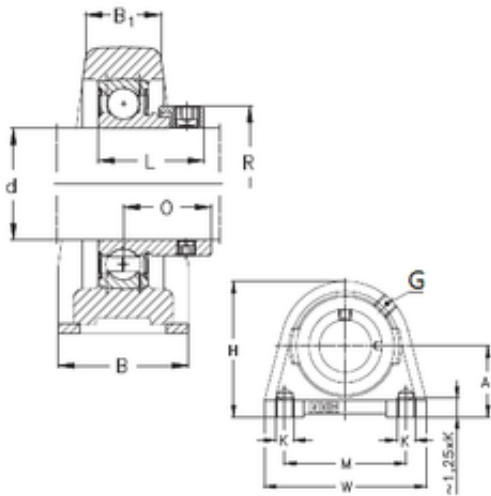

Ligao Mechanical Bearing Co., Ltd

NKE PSHE60-N bearing units

Bearing No. PSHE60-N

PSHE60-N Bearing 2D drawings and 3D CAD models

Bore Diameter	60 mm
Width	60 mm
d	60 mm
O	39,6 mm
A	69,9 mm
B	60 mm
B1	42 mm
H	140 mm
L	53,1 mm
M	118 mm
R	84 mm
W	150 mm
Thread (G)	R1/8 "
Weight	4,1 Kg