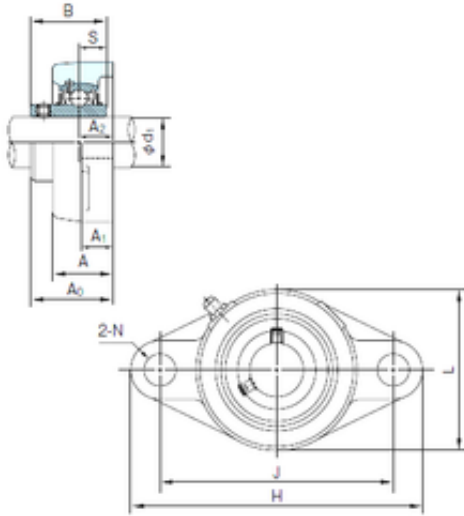

Ligao Mechanical Bearing Co., Ltd

NACHI UCFL312 bearing units

Bearing No. UCFL312

Bore Diameter	60 mm
d1	60 mm
A0	78 mm
A	56 mm
A1	22 mm
B	71 mm
H	270 mm
J	212 mm
L	160 mm
L1	164 mm
N	31 mm
S	26 mm
Bolt (G)	M27
A2	33 mm

UCFL312 Bearing 2D drawings and 3D CAD models