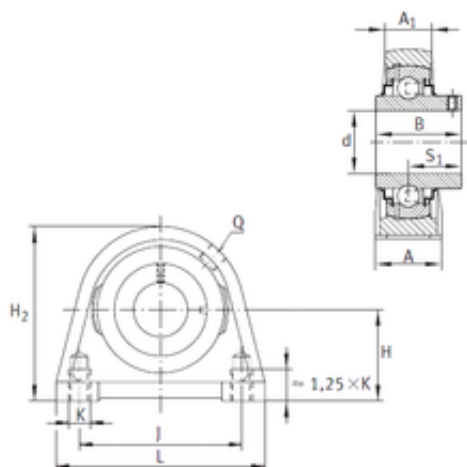

Ligao Mechanical Bearing Co., Ltd

INA RSHEY15 bearing units

Bearing No. RSHEY15

Bore Diameter	15 mm
d	15 mm
Thread (Q)	M6
Thread (K)	M8
A	30 mm
A1	18 mm
B	27,4 mm
H	30,2 mm
H2	57 mm
J	47 mm
L	63 mm
S	15,9 mm
Weight	0,42 Kg
Basic dynamic load rating (C)	9,8 kN
Category	Bearings
Inventory	0.0
Manufacturer Name	SCHAEFFLER GROUP
Minimum Buy Quantity	N/A
Weight / Kilogram	0.37
Product Group	M06110

RSHEY15 Bearing 2D drawings and 3D CAD models